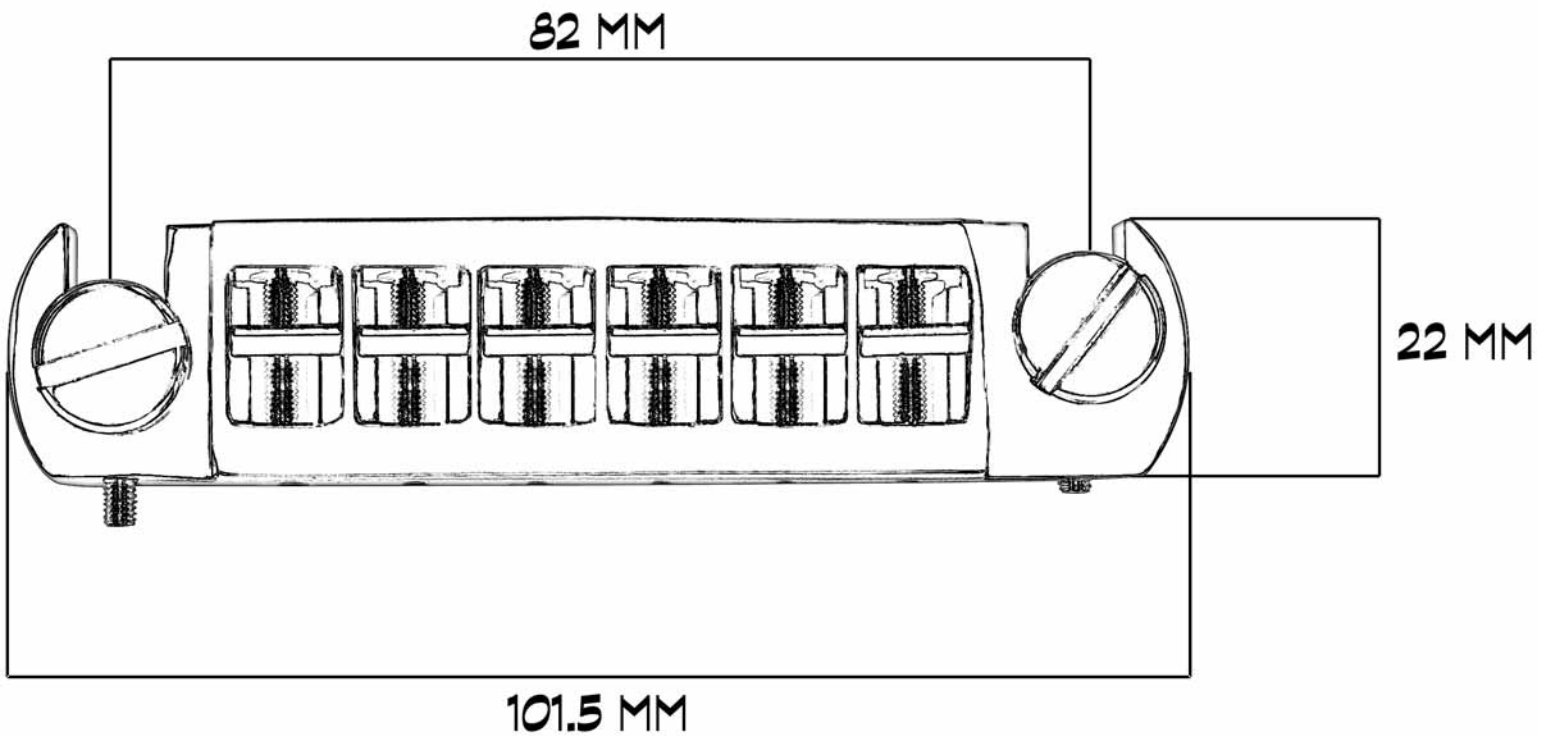

## AVT2 Specs

Height from base of bridge to highest saddle: 15 MM

Radius: 12"