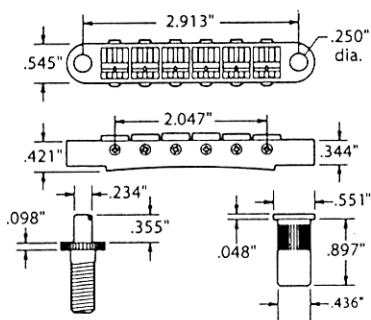

TonePros Bridge Models Specifications & Comparisons

TonePros model #TP6 & "Nashville Style"
From TonePros Set # LPS02

TonePros Model #T3BP (small post, pre-notched)
From TonePros Set #LPM04

TonePros Model #T3BT (lg post, pre-notched)
From TonePros Set#LPM02