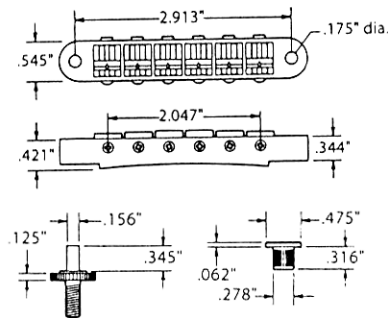

TonePros Bridge Models Specifications & Comparisons

TonePros model #TP6 & "Nashville Style"
From TonePros Set # LPS02

TonePros Model #T3BP (small post, pre-notched)
From TonePros Set #LPM04

TonePros Model #T3BT (lg post, pre-notched)
From TonePros Set#LPM02