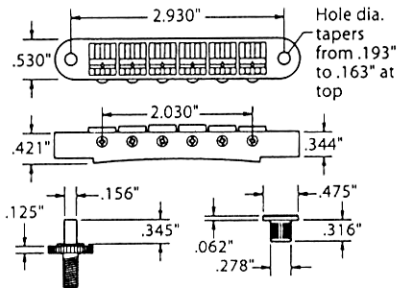

TonePros Bridge Models Specifications & Comparisons

TonePros model #TP6 & "Nashville Style"
From TonePros Set # LPS02

TonePros Model #T3BP (small post, pre-notched)
From TonePros Set #LPM04

TonePros Model #T3BT (lg post, pre-notched)
From TonePros Set#LPM02